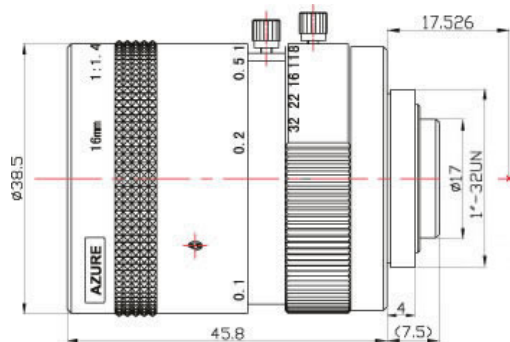

AZURE-IR1614M5M

SPECIFICATIONS

Resolution:	5 mega-pixel
Focal Length :	16mm
Back Focus:	10.27mm
Mount :	C
F/No :	1.4
Format :	2/3 "
Iris Type :	Manual Iris
Angle of View :	37.4°
Distortion :	<0.2%
Focusing range :	∞ ~ 0.1m
Dimension:	∅ 38.5 x 45.8mm
IR Function	450nm~900nm
Filter Thread :	M35.5 x 0.5
Weight:	139g

Dimension

MTF Curves