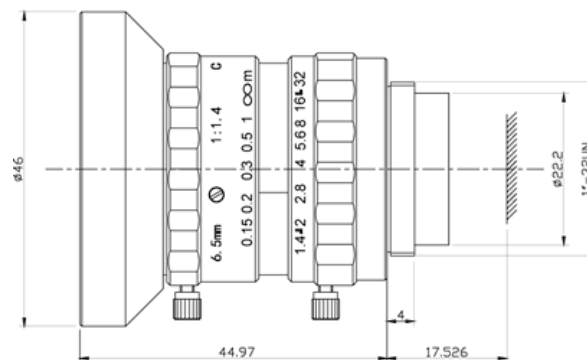

## SPECIFICATIONS

Resolution:	100lp/mm(2MP)
Format :	1 "
Mount :	C
Focal Length :	6.5mm
F/No :	F1.4~F16
Back Focus :	9.33mm
Iris Type :	Manual Iris
Angle of View :	112°
Distortion :	<-19%
Focusing Range:	∞~0.15m
Filter Thread:	M43x 0.75
Dimension :	∅46× 43.97mm
Weight:	130g

## Dimension