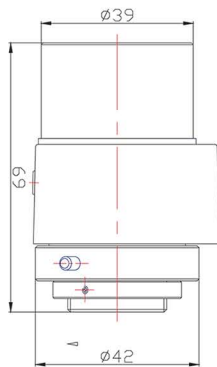

# 2.0Mega-pixel Lens

## Fixed Mega-pixel Video Auto Iris Lenses

Auto Iris

2/3"Format

CS-Mount

Item No	<b>AZURE-8025VM</b>
Resolution	100lp/mm (2MP)
Format	2/3"
Focal Length	80mm
Mount	CS
F / No	2.5
Back Focus	14.4mm
Iris Type	Video Auto Iris
Angle of View	4°
Distortion	<1%
Focusing Range	$\infty \sim 6m$
Filter Thread	M37× 0.5
Dimension	$\phi 39 \times 65.1mm$
Weight	150g