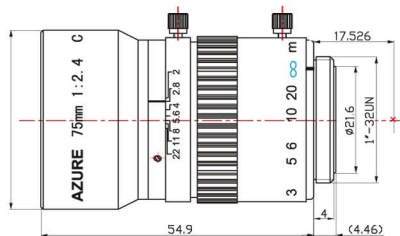

2.0Mega-pixel Lens

2/3"Format Manual Iris Fixed Lens

2/3"Format

Manual Iris

C-Mount

Item No	AZURE-7524MM	
Resolution	100lp/mm (2MP)	
Format	2/3"	
Mount	C	
Focal Length	75mm	
F / No	F2.4~F22	
Back Focus	17.14mm	
Iris Type	Manual Iris	
Horizontal Angle	2/3" format	6.72°
	1/2" format	4.89°
	1/3" format	3.67°
	1/4" format	2.75°
Distortion	<0.6%	
Focusing Range	∞ ~ 1m	
Design Wavelength	400nm~950nm	
Filter Thread	M34 × 0.5	
Dimension	∅36 × 54.9mm	
Weight	140g	