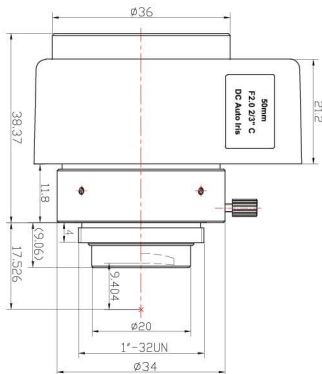

# 2.0Mega-pixel Lens

## Fixed Mega-pixel Auto Iris Lenses

Auto Iris

2/3" Format

C-Mount

Item No	AZURE-5020DM	
Resolution	100lp/mm (2MP)	
Format	2/3"	
Focal Length	50mm	
Mount	C	
F / No	F2.0~Close	
Back Focus	9.4mm	
Iris Type	Auto(DC Type)	
Horizontal Angle	2/3 format	10.06°
	1/2 format	7.32°
	1/3 format	5.50°
	1/4 format	4.12°
Distortion	<1%	
Focusing Range	∞ ~ 1m	
Design Wavelength	400nm~950nm	
Filter Thread	M30.5 × 0.5	
Dimension	Φ 36 × 38.37mm	
Weight	—	