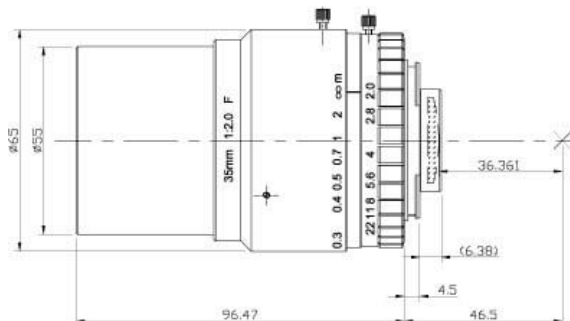

**SPECIFICATIONS**

Resolution:	40lp/mm(10MP)
Format:	43mm
Mount :	F
Focal Length :	35mm
F/No:	F2.0~F22
Back Focus :	36.36mm
Iris Type :	Manual Iris
Angle of View(D)	71°
Distortion :	<-0.25%
Focusing Range:	∞ ~ 0.3m
Filter Thread:	M52x 0.75
Dimension:	∅ 35x 96.47
Weight:	611g

**Dimension**