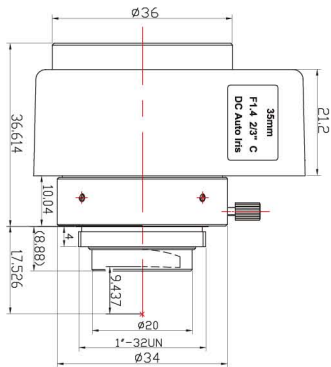

2.0Mega-pixel Lens

Fixed Mega-pixel Auto Iris Lenses

Auto Iris

2/3"Format

C-Mount

Item No	AZURE-3514DM	
Resolution	100lp/mm (2MP)	
Format	2/3"	
Focal Length	35mm	
Mount	C	
F / No	F1.4~Close	
Back Focus	9.44mm	
Iris Type	Auto(DC Type)	
Horizontal Angle	2/3 format	14.33°
	1/2 format	10.45°
	1/3 format	7.85°
	1/4 format	5.89°
Distortion	<-1%	
Focusing Range	$\infty \sim 0.5\text{m}$	
Design Wavelength	400nm~950nm	
Filter Thread	M30.5 × 0.5	
Dimension	Φ 36 × 36.61mm	
Weight	104.5g	