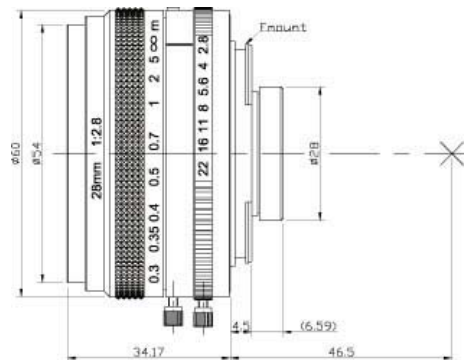

AZURE-2828MF

SPECIFICATIONS

Resolution:	30lp/mm
Format:	43mm
Mount :	F
Focal Length :	28mm
F/No:	F2.8~F22
Back Focus :	35.7mm
Iris Type :	Manual Iris
Angle of View(D)	74°
Distortion :	<-3%
Focusing Range:	∞ ~ 0.3m
Filter Thread:	M52x 0.75
Dimension:	∅ 60x 34.17
Weight:	199.5g

Dimension

MTF Curves