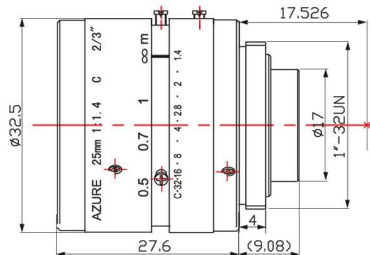

2.0Mega-pixel Lens

2/3"Format Manual Iris Fixed Lens

2/3"Format

Manual Iris

C-Mount

| | | |
|-------------------|----------------------------------|--------|
| Item No | AZURE-2514MM | |
| Resolution | 100lp/mm (2MP) | |
| Format | 2/3" | |
| Mount | C | |
| Focal Length | 25mm | |
| F / No | F1.4~F32 | |
| Back Focus | 9.04mm | |
| Iris Type | Manual Iris | |
| Horizontal Angle | 2/3" format | 19.96° |
| | 1/2" format | 14.59° |
| | 1/3" format | 10.97° |
| | 1/4" format | 8.24° |
| Distortion | <-1% | |
| Focusing Range | $\infty \sim 0.3m$ | |
| Design Wavelength | 400nm~950nm | |
| Filter Thread | M30.5 \times 0.5 | |
| Dimension | $\varnothing 32.5 \times 27.6mm$ | |
| Weight | 60g | |