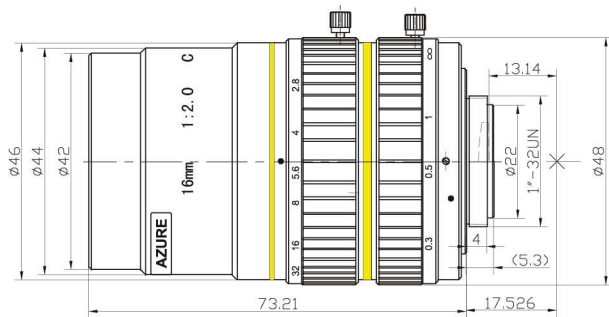

Fixed 5.0 Mega-pixel Large Format Lens

- High resolution, suitable for 5MP 1" CCD camera
- High Contrast, plenty of light distribution
- Lowest distortion

Item No	AZURE-1620ML5M
Resolution	150lp/mm(5MP)
Format	1"
Mount	C
Focal Length	16mm
F / No	F2.0~F32
Back Focus	13.139mm
Iris Type	Manual Iris
Distortion	<-0.5%
Focusing Range	$\infty \sim 0.2m$
Filter Thread	M37.5 x 0.75mm
Dimension	$\varnothing 46 \times 73.21mm$
Weight	360g