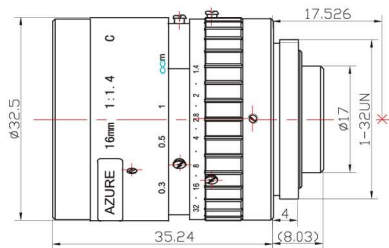

2.0Mega-pixel Lens

2/3"Format Manual Iris Fixed Lens

2/3"Format

Manual Iris

C-Mount

Item No	AZURE-1614MM	
Resolution	100lp/mm (2MP)	
Format	2/3"	
Mount	C	
Focal Length	16mm	
F / No	F1.4~F32	
Back Focus	9.87mm	
Iris Type	Manual Iris	
Horizontal Angle	2/3" format	29.02°
	1/2" format	21.32°
	1/3" format	16.07°
	1/4" format	12.08°
Distortion	<-1%	
Focusing Range	∞ ~ 0.2m	
Design Wavelength	400nm~950nm	
Filter Thread	M30.5 × 0.5	
Dimension	∅ 32.5 × 35.24mm	
Weight	80g	