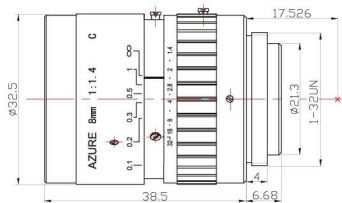

2.0Mega-pixel Lens

1/2"Format Manual Iris Fixed Lens

1/2"Format

Manual Iris

C-Mount

Item No		
Resolution	100lp/mm (2MP)	
Format	1/2"	
Mount	C	
Focal Length	8mm	
F / No	F1.4~F32	
Back Focus	11.453mm	
Iris Type	Manual Iris	
Horizontal Angle	1/2" format	43.60°
	1/3" format	33.40°
	1/4" format	25.36°
Distortion	<1%	
Focusing Range	∞ ~ 0.1m	
Design Wavelength	400~950nm	
Filter Thread	M30.5 × 0.5	
Dimension	∅ 32.5 × 38.5mm	
Weight	107g	