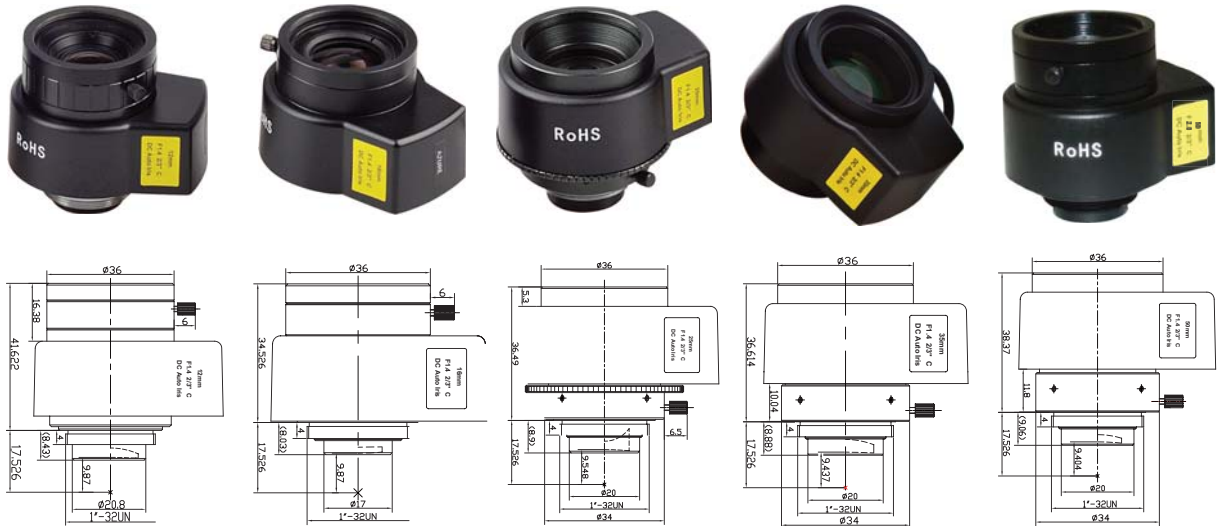

ITS • FA / Machine Vision Lenses

Professional Designer & Manufacture

Do better than asked forever

Fixed Mega-pixel Auto Iris Lenses

2/3"Format Auto Iris Fixed Lenses

Item No	AZURE-1214DM	AZURE-1614DM	AZURE-2514DM	AZURE-3514DM	AZURE-5020DM	
Resolution	100lp/mm(2MP)	100lp/mm(2MP)	100lp/mm(2MP)	100lp/mm (2MP)	100lp/mm (2MP)	
Format	2/3"	2/3"	2/3"	2/3"	2/3"	
Mount	C	C	C	C	C	
Focal Length	12mm	16mm	25mm	35mm	50mm	
F / No	F1.4~Close	F1.4~Close	F1.4~Close	F1.4~Close	F2.0~Close	
Back Focus	9.62mm	9.14mm	9.04mm	9.44mm	9.4mm	
Iris Type	Auto(DC Type)	Auto(DC Type)	Auto(DC Type)	Auto(DC Type)	Auto(DC Type)	
Angle of View (D×V×H)	2/3 format	49.24° × 30.75° × 40.27°	37.94° × 23.31° × 30.75°	24.81° × 15.04° × 19.96°	17.86° × 10.77° × 14.33°	12.55° × 7.55° × 10.06°
	1/2 format	36.86° × 22.62° × 29.86°	28.07° × 17.06° × 22.62°	18.18° × 10.97° × 14.59°	13.03° × 7.85° × 10.45°	9.15° × 5.50° × 7.32°
	1/3 format	28.07° × 17.06° × 22.62°	21.23° × 12.84° × 17.06°	13.69° × 8.24° × 10.97°	9.80° × 5.89° × 7.85°	6.87° × 4.12° × 5.50°
	1/4 format	18.92° × 11.42° × 15.19°	14.25° × 8.58° × 11.42°	9.15° × 5.50° × 7.32°	6.54° × 3.93° × 5.23°	4.58° × 2.75° × 3.67°
Distortion	<-1%	<-1%	<-1%	<-1%	<0.5%	
Focusing Range	∞ ~ 0.1m	∞ ~ 0.2m	∞ ~ 0.3m	∞ ~ 0.5m	∞ ~ 1m	
Design Wavelength	400~950nm	400~950nm	400~950nm	400nm~950nm	400nm~950nm	
Filter Thread	M30.5 × 0.5	M30.5 × 0.5	M30.5 × 0.5	M30.5 × 0.5	M30.5 × 0.5	
Dimension	∅ 36 × 41.62mm	∅ 36 × 34.53mm	∅ 36 × 36.49mm	∅ 36 × 36.61mm	∅ 36 × 38.37mm	
Weight	146g	126.5g	101.5g	104.5g	-	

Item No	AZURE-8025VM
Resolution	100lp/mm(2MP)
Format	2/3"
Mount	CS
Focal Length	80mm
F / No	F2.5
Back Focus	14.4mm
Iris Type	Video Auto Iris
Angle of View	4°
Distortion	<1%
Focusing Range	∞ ~ 6m
Filter Thread	M37 × 0.5
Dimension	∅ 39 × 65.51mm
Weight	150g