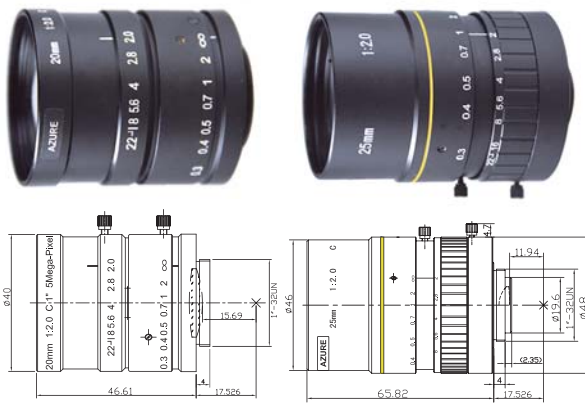

1" Format C-mount Lenses Series

5 Mega-pixel 1" Format Lenses Series

Item No		AZURE-0614MLM	AZURE-06520ML5M	AZURE-1218ML5M	AZURE-1620ML5M
Resolution		100lp/mm (2MP)	150lp/mm (5MP)	150lp/mm (5MP)	150lp/mm (5MP)
Format		1"	1"	1"	1"
Mount		C	C	C	C
Focal Length		6.5mm	6.5mm	12mm	16mm
F / No		F1.4~F1.6	F2.0~F22	F1.8~F32	F2.0~F32
Back Focus		9.33mm	8.42mm	12.27mm	13.14mm
Iris Type		Manual Iris	Manual Iris	Manual Iris	Manual Iris
Angle of View (D×V×H)	1 format	112°×72.89°×88.66°	101.81°×72.89°×88.66°	67.38°×43.60°×55.77°	53.13°×33.40°×43.30°
	2/3 format	85.02°×57.62°×72.51°	80.47°×53.83°×68.19°	49.24°×30.75°×40.27°	37.94°×23.31°×30.75°
	1/2 format	67.38°×43.60°×56.14°	67.38°×43.60°×56.14°	36.86°×22.62°×29.86°	28.07°×17.06°×22.62°
	1/3 format	53.13°×33.39°×43.60°	63.22°×40.53°×52.42°	28.07°×17.06°×22.62°	21.23°×12.84°×17.06°
	1/4 format	36.87°×22.60°×29.86°	34.21°×20.92°×27.66°	18.92°×11.42°×15.19°	14.25°×8.58°×11.42°
Distortion		<-19%	<10%	<-1%	<0.5%
Focusing Range		∞ ~ 0.15m	∞ ~ 0.1m	∞ ~ 0.2m	∞ ~ 0.2m
Design Wavelength		400~950nm	400~950nm	400~950nm	400~950nm
Filter Thread		M43 × 0.75	M52 × 0.75	M77 × 0.75	M37 × 0.75
Dimension		∅46×44.97mm	∅55×45.27mm	∅80×95.34mm	∅48×73.21mm
Weight		130g	135g	516g	360g