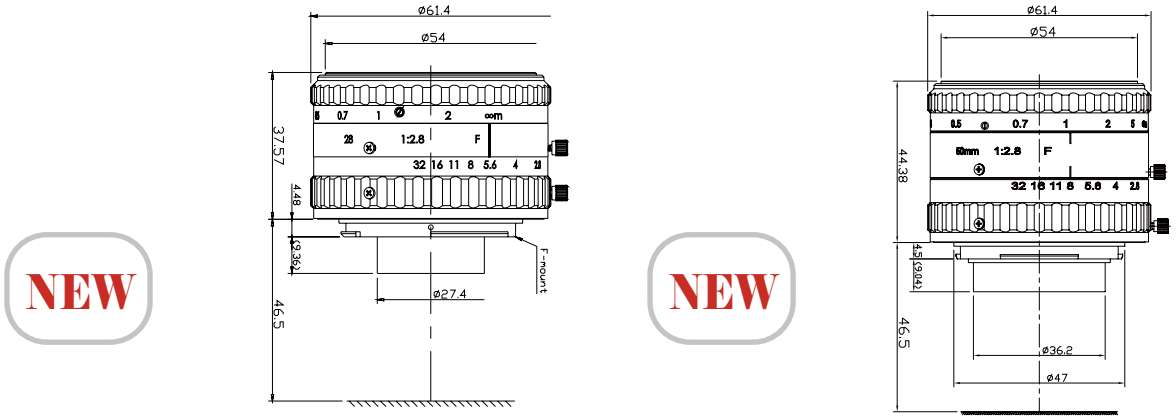

10 Mega-pixel Manual Iris Fixed Lenses

Item No	AZURE-2428MF-I	AZURE-2828MF-I	AZURE-3525MF-I	AZURE-5028MF-I
Resolution	501p/mm (10MP)	501p/mm (10MP)	501p/mm (10MP)	501p/mm (10MP)
Format	43mm	43mm	43mm	43mm
Mount	F	F	F	F
Focal Length	24mm	28mm	35mm	50mm
F / No	F2.8~F32	F2.8~F32	F2.5~F32	F2.8~F32
Iris Type	Manual Iris	Manual Iris	Manual Iris	Manual Iris
Distortion	-	<-3%	-	<-2.5%
Focusing Range	-	∞ ~ 0.3m	-	∞ ~ 0.4m
Design Wavelength	400~950nm	400~950nm	400~950nm	400~950nm
Filter Thread	-	M52 × 0.75	-	M52 × 0.75
Dimension	-	∅61.4 × 37.57mm	-	∅61.4 × 44.38mm