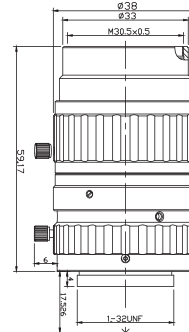

AZURE-1040Z3M

AZURE-DN1040Z3M

Day & Night Lenses

5 Mega-pixel 1" Format Lenses Series

NEW

Item No	AZURE-DN2080Z5M	AZURE-DN2514MML	AZURE-DN3520MML	AZURE-DN5028MML
Resolution	100lp/mm(5MP)	130lp/mm(5MP)	130lp/mm(5MP)	130lp/mm(5MP)
Format	1"	1"	1"	1"
Mount	C	C	C	C
Focal Length	20-80mm	25mm	35mm	50mm
F / No	F1.7	F1.4~F16	F2~F22	F2.8~F22
Back Focus	-	19.67mm	19.67mm	21.33mm
Iris Type	Manual Iris	Manual Iris	Manual Iris	Manual Iris
Angle of View (D×V×H)	1 format	-	25.75° × 15.62° × 20.57°	18.18° × 10.97° × 14.48°
	2/3 format	-	17.86° × 10.77° × 14.33°	12.55° × 7.55° × 10.06°
	1/2 format	-	13.03° × 7.85° × 10.45°	9.15° × 5.50° × 7.32°
	1/3 format	-	9.8° × 5.89° × 7.85°	6.87° × 4.12° × 5.5°
	1/4 format	-	-	6.54° × 3.93° × 5.23°
Distortion	0.3%~5%	-	<-3%	<0.2%
Focusing Range	-	∞ ~ 1m	∞ ~ 1m	∞ ~ 1m
IR Correct	-	OK	OK	OK
Design Wavelength	400~1000nm	400~1000nm	400~1000nm	400~1000nm
Filter Thread	-	M30.5 × 0.5	M30.5 × 0.5	M30.5 × 0.5
Dimension	-	∅39 × 59.14mm	∅38 × 59.17mm	∅39 × 50.89mm
Weight	-	-	176g	147g

Automotive lenses Series

1/4" Format Lenses

Item No	AZURE-01524BM	AZURE-01824BM	AZURE-01825BM	AZURE-01825BM-1
Resolution	1MP	1MP	1MP	1MP
Format	1/4"	1/4"	1/4"	1/4"
Mount	M12 × 0.5	M12 × 0.5	M12 × 0.5	M12 × 0.5
Focal Length (mm)	1.5	1.8	1.8	1.8
F / No	2.4	2.4	2.5	2.5
Back Focus (mm)	2.25	4.6	4.6	5.0
Angle of View	140°	54°	122°	122°
Distortion	<-85%	<-56%	<-89%	<-89%
Focusing Range	∞ ~ 0.6m	∞ ~ 0.2m	∞ ~ 0.2m	∞ ~ 0.2m
Dimension	∅14×14.7mm	∅14×16.5mm	∅14×18.45mm	∅14×16.5mm
Weight	5.5g	5.5g	6g	6g