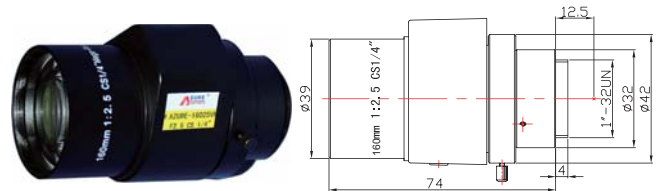

ITS • FA / Machine Vision Lenses

Professional Designer & Manufacture

Do better than asked forever

Fixed Mega-pixel Auto Iris Lenses

2/3"Format Auto Iris Fixed Lenses

Item No	AZURE-1214DM	AZURE-1614DM	AZURE-2514DM	AZURE-3514DM	AZURE-5020DM	
Resolution	100lp/mm(2MP)	100lp/mm(2MP)	100lp/mm(2MP)	100lp/mm (2MP)	100lp/mm (2MP)	
Format	2/3"	2/3"	2/3"	2/3"	2/3"	
Mount	C	C	C	C	C	
Focal Length	12mm	16mm	25mm	35mm	50mm	
F / No	F1.4~Close	F1.4~Close	F1.4~Close	F1.4~Close	F2.0~Close	
Back Focus	9.62mm	9.14mm	9.04mm	9.44mm	9.4mm	
Iris Type	Auto(DC Type)	Auto(DC Type)	Auto(DC Type)	Auto(DC Type)	Auto(DC Type)	
Angle of View (D×V×H)	2/3 format	49.24° × 30.75° × 40.27°	37.94° × 23.31° × 30.75°	24.81° × 15.04° × 19.96°	17.86° × 10.77° × 14.33°	12.55° × 7.55° × 10.06°
	1/2 format	36.86° × 22.62° × 29.86°	28.07° × 17.06° × 22.62°	18.18° × 10.97° × 14.59°	13.03° × 7.85° × 10.45°	9.15° × 5.50° × 7.32°
	1/3 format	28.07° × 17.06° × 22.62°	21.23° × 12.84° × 17.06°	13.69° × 8.24° × 10.97°	9.80° × 5.89° × 7.85°	6.87° × 4.12° × 5.50°
	1/4 format	18.92° × 11.42° × 15.19°	14.25° × 8.58° × 11.42°	9.15° × 5.50° × 7.32°	6.54° × 3.93° × 5.23°	4.58° × 2.75° × 3.67°
Distortion	<-1%	<-1%	<-1%	<-1%	<0.5%	
Focusing Range	∞ ~ 0.1m	∞ ~ 0.2m	∞ ~ 0.3m	∞ ~ 0.5m	∞ ~ 1m	
Design Wavelength	400~950nm	400~950nm	400~950nm	400nm~950nm	400nm~950nm	
Filter Thread	M30.5 × 0.5	M30.5 × 0.5	M30.5 × 0.5	M30.5 × 0.5	M30.5 × 0.5	
Dimension	∅ 36 × 41.62mm	∅ 36 × 34.53mm	∅ 36 × 36.49mm	∅ 36 × 36.61mm	∅ 36 × 38.37mm	
Weight	146g	126.5g	101.5g	104.5g	-	

Item No	AZURE-8025VM
Resolution	100lp/mm(2MP)
Format	2/3"
Mount	CS
Focal Length	80mm
F / No	F2.5
Back Focus	14.4mm
Iris Type	Video Auto Iris
Angle of View	4°
Distortion	<1%
Focusing Range	∞ ~ 6m
Filter Thread	M37 × 0.5
Dimension	∅ 39 × 65.51mm
Weight	150g