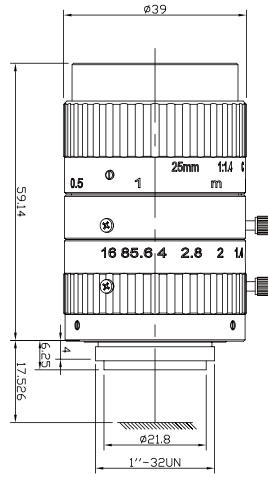

AZURE-1040Z3M

AZURE-DN1040Z3M

Day & Night Lenses

5 Mega-pixel 1" Format Lenses Series

NEW

Item No	AZURE-DN2080Z5M	AZURE-DN2514MML	AZURE-DN3520MML	AZURE-DN5028MML
Resolution	100lp/mm(5MP)	130lp/mm(5MP)	130lp/mm(5MP)	130lp/mm(5MP)
Format	1"	1"	1"	1"
Mount	C	C	C	C
Focal Length	20-80mm	25mm	35mm	50mm
F / No	F1.7	F1.4~F16	F2~F22	F2.8~F22
Back Focus	-	19.67mm	19.67mm	21.33mm
Iris Type	Manual Iris	Manual Iris	Manual Iris	Manual Iris
Angle of View (D×V×H)	1 format	-	25.75° × 15.62° × 20.57°	18.18° × 10.97° × 14.48°
	2/3 format	-	17.86° × 10.77° × 14.33°	12.55° × 7.55° × 10.06°
	1/2 format	-	13.03° × 7.85° × 10.45°	9.15° × 5.50° × 7.32°
	1/3 format	-	9.8° × 5.89° × 7.85°	6.87° × 4.12° × 5.5°
	1/4 format	-	-	6.54° × 3.93° × 5.23°
Distortion	0.3%~5%	-	<-3%	<0.2%
Focusing Range	-	∞ ~ 1m	∞ ~ 1m	∞ ~ 1m
IR Correct	-	OK	OK	OK
Design Wavelength	400~1000nm	400~1000nm	400~1000nm	400~1000nm
Filter Thread	-	M30.5 × 0.5	M30.5 × 0.5	M30.5 × 0.5
Dimension	-	∅39 × 59.14mm	∅38 × 59.17mm	∅39 × 50.89mm
Weight	-	-	176g	147g

Automotive lenses Series

1/4" Format Lenses

Item No	AZURE-01524BM	AZURE-01824BM	AZURE-01825BM	AZURE-01825BM-1
Resolution	1MP	1MP	1MP	1MP
Format	1/4"	1/4"	1/4"	1/4"
Mount	M12 × 0.5	M12 × 0.5	M12 × 0.5	M12 × 0.5
Focal Length (mm)	1.5	1.8	1.8	1.8
F / No	2.4	2.4	2.5	2.5
Back Focus (mm)	2.25	4.6	4.6	5.0
Angle of View	140°	54°	122°	122°
Distortion	<-85%	<-56%	<-89%	<-89%
Focusing Range	∞ ~ 0.6m	∞ ~ 0.2m	∞ ~ 0.2m	∞ ~ 0.2m
Dimension	∅14×14.7mm	∅14×16.5mm	∅14×18.45mm	∅14×16.5mm
Weight	5.5g	5.5g	6g	6g