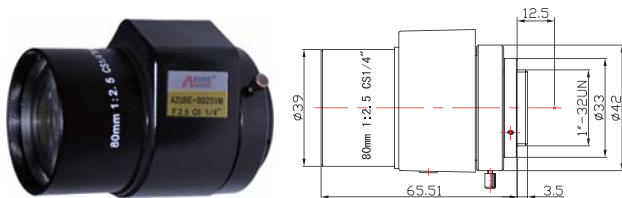

ITS • FA / Machine Vision Lenses

Professional Designer & Manufacture

Do better than asked forever

Fixed Mega-pixel Auto Iris Lenses

2/3"Format Auto Iris Fixed Lenses

Item No	AZURE-1214DM	AZURE-1614DM	AZURE-2514DM	AZURE-3514DM	AZURE-5020DM	
Resolution	100lp/mm(2MP)	100lp/mm(2MP)	100lp/mm(2MP)	100lp/mm (2MP)	100lp/mm (2MP)	
Format	2/3"	2/3"	2/3"	2/3"	2/3"	
Mount	C	C	C	C	C	
Focal Length	12mm	16mm	25mm	35mm	50mm	
F / No	F1.4~Close	F1.4~Close	F1.4~Close	F1.4~Close	F2.0~Close	
Back Focus	9.62mm	9.14mm	9.04mm	9.44mm	9.4mm	
Iris Type	Auto(DC Type)	Auto(DC Type)	Auto(DC Type)	Auto(DC Type)	Auto(DC Type)	
Angle of View (D×V×H)	2/3 format	49.24° × 30.75° × 40.27°	37.94° × 23.31° × 30.75°	24.81° × 15.04° × 19.96°	17.86° × 10.77° × 14.33°	12.55° × 7.55° × 10.06°
	1/2 format	36.86° × 22.62° × 29.86°	28.07° × 17.06° × 22.62°	18.18° × 10.97° × 14.59°	13.03° × 7.85° × 10.45°	9.15° × 5.50° × 7.32°
	1/3 format	28.07° × 17.06° × 22.62°	21.23° × 12.84° × 17.06°	13.69° × 8.24° × 10.97°	9.80° × 5.89° × 7.85°	6.87° × 4.12° × 5.50°
	1/4 format	18.92° × 11.42° × 15.19°	14.25° × 8.58° × 11.42°	9.15° × 5.50° × 7.32°	6.54° × 3.93° × 5.23°	4.58° × 2.75° × 3.67°
Distortion	<-1%	<-1%	<-1%	<-1%	<0.5%	
Focusing Range	∞ ~ 0.1m	∞ ~ 0.2m	∞ ~ 0.3m	∞ ~ 0.5m	∞ ~ 1m	
Design Wavelength	400~950nm	400~950nm	400~950nm	400nm~950nm	400nm~950nm	
Filter Thread	M30.5 × 0.5	M30.5 × 0.5	M30.5 × 0.5	M30.5 × 0.5	M30.5 × 0.5	
Dimension	∅ 36 × 41.62mm	∅ 36 × 34.53mm	∅ 36 × 36.49mm	∅ 36 × 36.61mm	∅ 36 × 38.37mm	
Weight	146g	126.5g	101.5g	104.5g	-	

Item No	AZURE-8025VM
Resolution	100lp/mm(2MP)
Format	2/3"
Mount	CS
Focal Length	80mm
F / No	F2.5
Back Focus	14.4mm
Iris Type	Video Auto Iris
Angle of View	4°
Distortion	<1%
Focusing Range	∞ ~ 6m
Filter Thread	M37 × 0.5
Dimension	∅ 39 × 65.51mm
Weight	150g