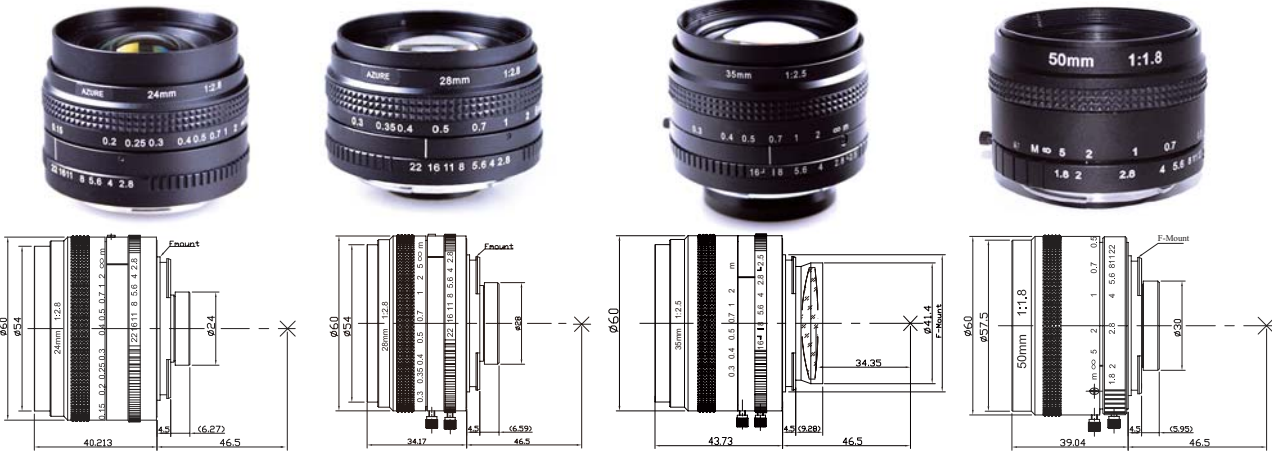

F-Mount Lenses Series

5 Mega-pixel Manual Iris Fixed Lenses

Item No	AZURE-2428MF	AZURE-2828MF	AZURE-3525MF	AZURE-5018MF
Resolution	301p/mm (5MP)	301p/mm (5MP)	301p/mm (5MP)	301p/mm (5MP)
Format	43mm	43mm	43mm	43mm
Mount	F	F	F	F
Focal Length	24mm	28mm	35mm	50mm
F / No	F2.8~F22	F2.8~F22	F2.5~F22	F1.8~F22
Back Focus	36mm	35.7mm	34.35mm	36.33mm
Iris Type	Manual Iris	Manual Iris	Manual Iris	Manual Iris
Angle of View(D)	84°	74°	52.3°	45°
Distortion	<-4%	<-3%	<-3%	<-1%
Focusing Range	∞ ~ 0.15m	∞ ~ 0.3m	∞ ~ 0.3m	∞ ~ 0.4m
Design Wavelength	400~950nm	400~950nm	400~950nm	400~950nm
Filter Thread	M52 × 0.75	M52 × 0.75	M52 × 0.75	M52 × 0.75
Dimension	∅60 × 40.21mm	∅60 × 34.17mm	∅60 × 43.73mm	∅60 × 39.04mm
Weight	227.5g	199.5g	273g	230g

* Options: F-mount, T-mount.