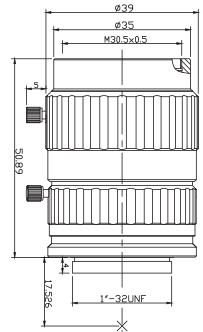

AZURE-1040Z3M

AZURE-DN1040Z3M

Day & Night Lenses

5 Mega-pixel 1" Format Lenses Series

NEW

Item No	AZURE-DN2080Z5M	AZURE-DN2514MML	AZURE-DN3520MML	AZURE-DN5028MML
Resolution	100lp/mm(5MP)	130lp/mm(5MP)	130lp/mm(5MP)	130lp/mm(5MP)
Format	1"	1"	1"	1"
Mount	C	C	C	C
Focal Length	20-80mm	25mm	35mm	50mm
F / No	F1.7	F1.4~F16	F2~F22	F2.8~F22
Back Focus	-	19.67mm	19.67mm	21.33mm
Iris Type	Manual Iris	Manual Iris	Manual Iris	Manual Iris
Angle of View (D×V×H)	1 format	-	25.75° × 15.62° × 20.57°	18.18° × 10.97° × 14.48°
	2/3 format	-	17.86° × 10.77° × 14.33°	12.55° × 7.55° × 10.06°
	1/2 format	-	13.03° × 7.85° × 10.45°	9.15° × 5.50° × 7.32°
	1/3 format	-	9.8° × 5.89° × 7.85°	6.87° × 4.12° × 5.5°
	1/4 format	-	-	6.54° × 3.93° × 5.23°
Distortion	0.3%~5%	-	<-3%	<0.2%
Focusing Range	-	∞ ~ 1m	∞ ~ 1m	∞ ~ 1m
IR Correct	-	OK	OK	OK
Design Wavelength	400~1000nm	400~1000nm	400~1000nm	400~1000nm
Filter Thread	-	M30.5 × 0.5	M30.5 × 0.5	M30.5 × 0.5
Dimension	-	∅39 × 59.14mm	∅38 × 59.17mm	∅39 × 50.89mm
Weight	-	-	176g	147g

Automotive lenses Series

1/4" Format Lenses

Item No	AZURE-01524BM	AZURE-01824BM	AZURE-01825BM	AZURE-01825BM-1
Resolution	1MP	1MP	1MP	1MP
Format	1/4"	1/4"	1/4"	1/4"
Mount	M12 × 0.5	M12 × 0.5	M12 × 0.5	M12 × 0.5
Focal Length (mm)	1.5	1.8	1.8	1.8
F / No	2.4	2.4	2.5	2.5
Back Focus (mm)	2.25	4.6	4.6	5.0
Angle of View	140°	54°	122°	122°
Distortion	<-85%	<-56%	<-89%	<-89%
Focusing Range	∞ ~ 0.6m	∞ ~ 0.2m	∞ ~ 0.2m	∞ ~ 0.2m
Dimension	∅14×14.7mm	∅14×16.5mm	∅14×18.45mm	∅14×16.5mm
Weight	5.5g	5.5g	6g	6g